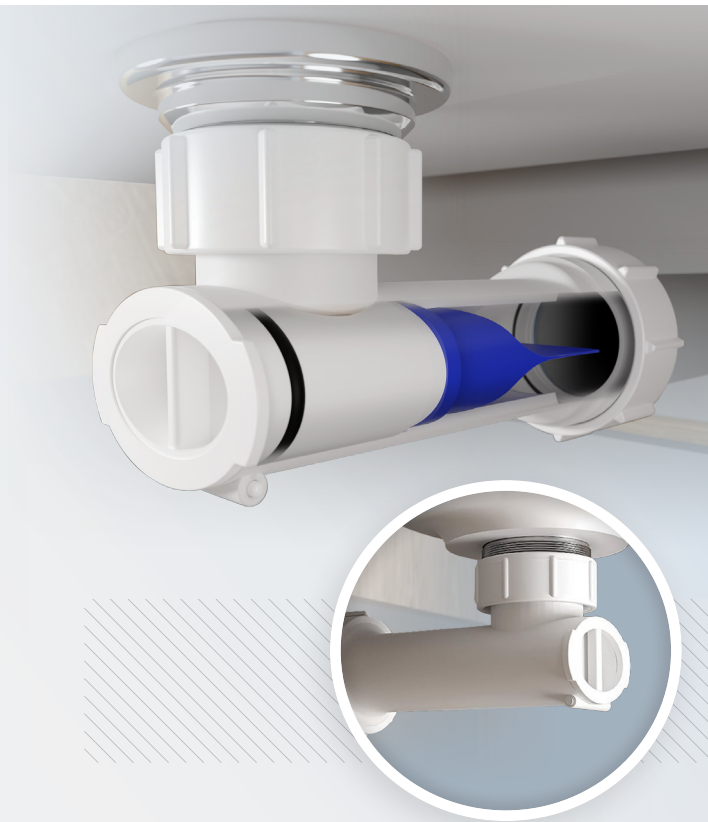

Providing Better Solutions for the Trade

Introducing our new range of black fittings, and great problem-solving valve products

90mm Shower Trap with Non-Return Valve

The **ST90CP10-NRV** Shower Trap acts as a non-return valve. The weight of the water discharge will open the valve and it will reseal when the discharge has ceased thus prohibiting foul air from entering the house.

- Valve can be easily removed to facilitate easy cleaning of the trap
- Overall height is only 53mm making this trap particularly suitable where floor depth is restricted
- Flow Rate of 26 litres per minute when tested under a constant 15mm head of water

WHB-1
1 1/4"

WV-1
1 1/2"

Macvalve

Great for fitting horizontally or vertically. Perfect to stop smells and backflow. With no water seal, it can never dry out through evaporation or lack of use, as the membrane remains sealed.

MACTUN-2
15/22mm x 1 1/4"
Compression

Tundish with Self-Closing Valve

- The only combined tundish and non-return valve with a silicone membrane seal.
- The membrane seal has no spring mechanism and shall not be affected in hard water areas.
- The membrane seal creates no resistance to the discharge flow from PRV/TRV valve preventing any splashing.